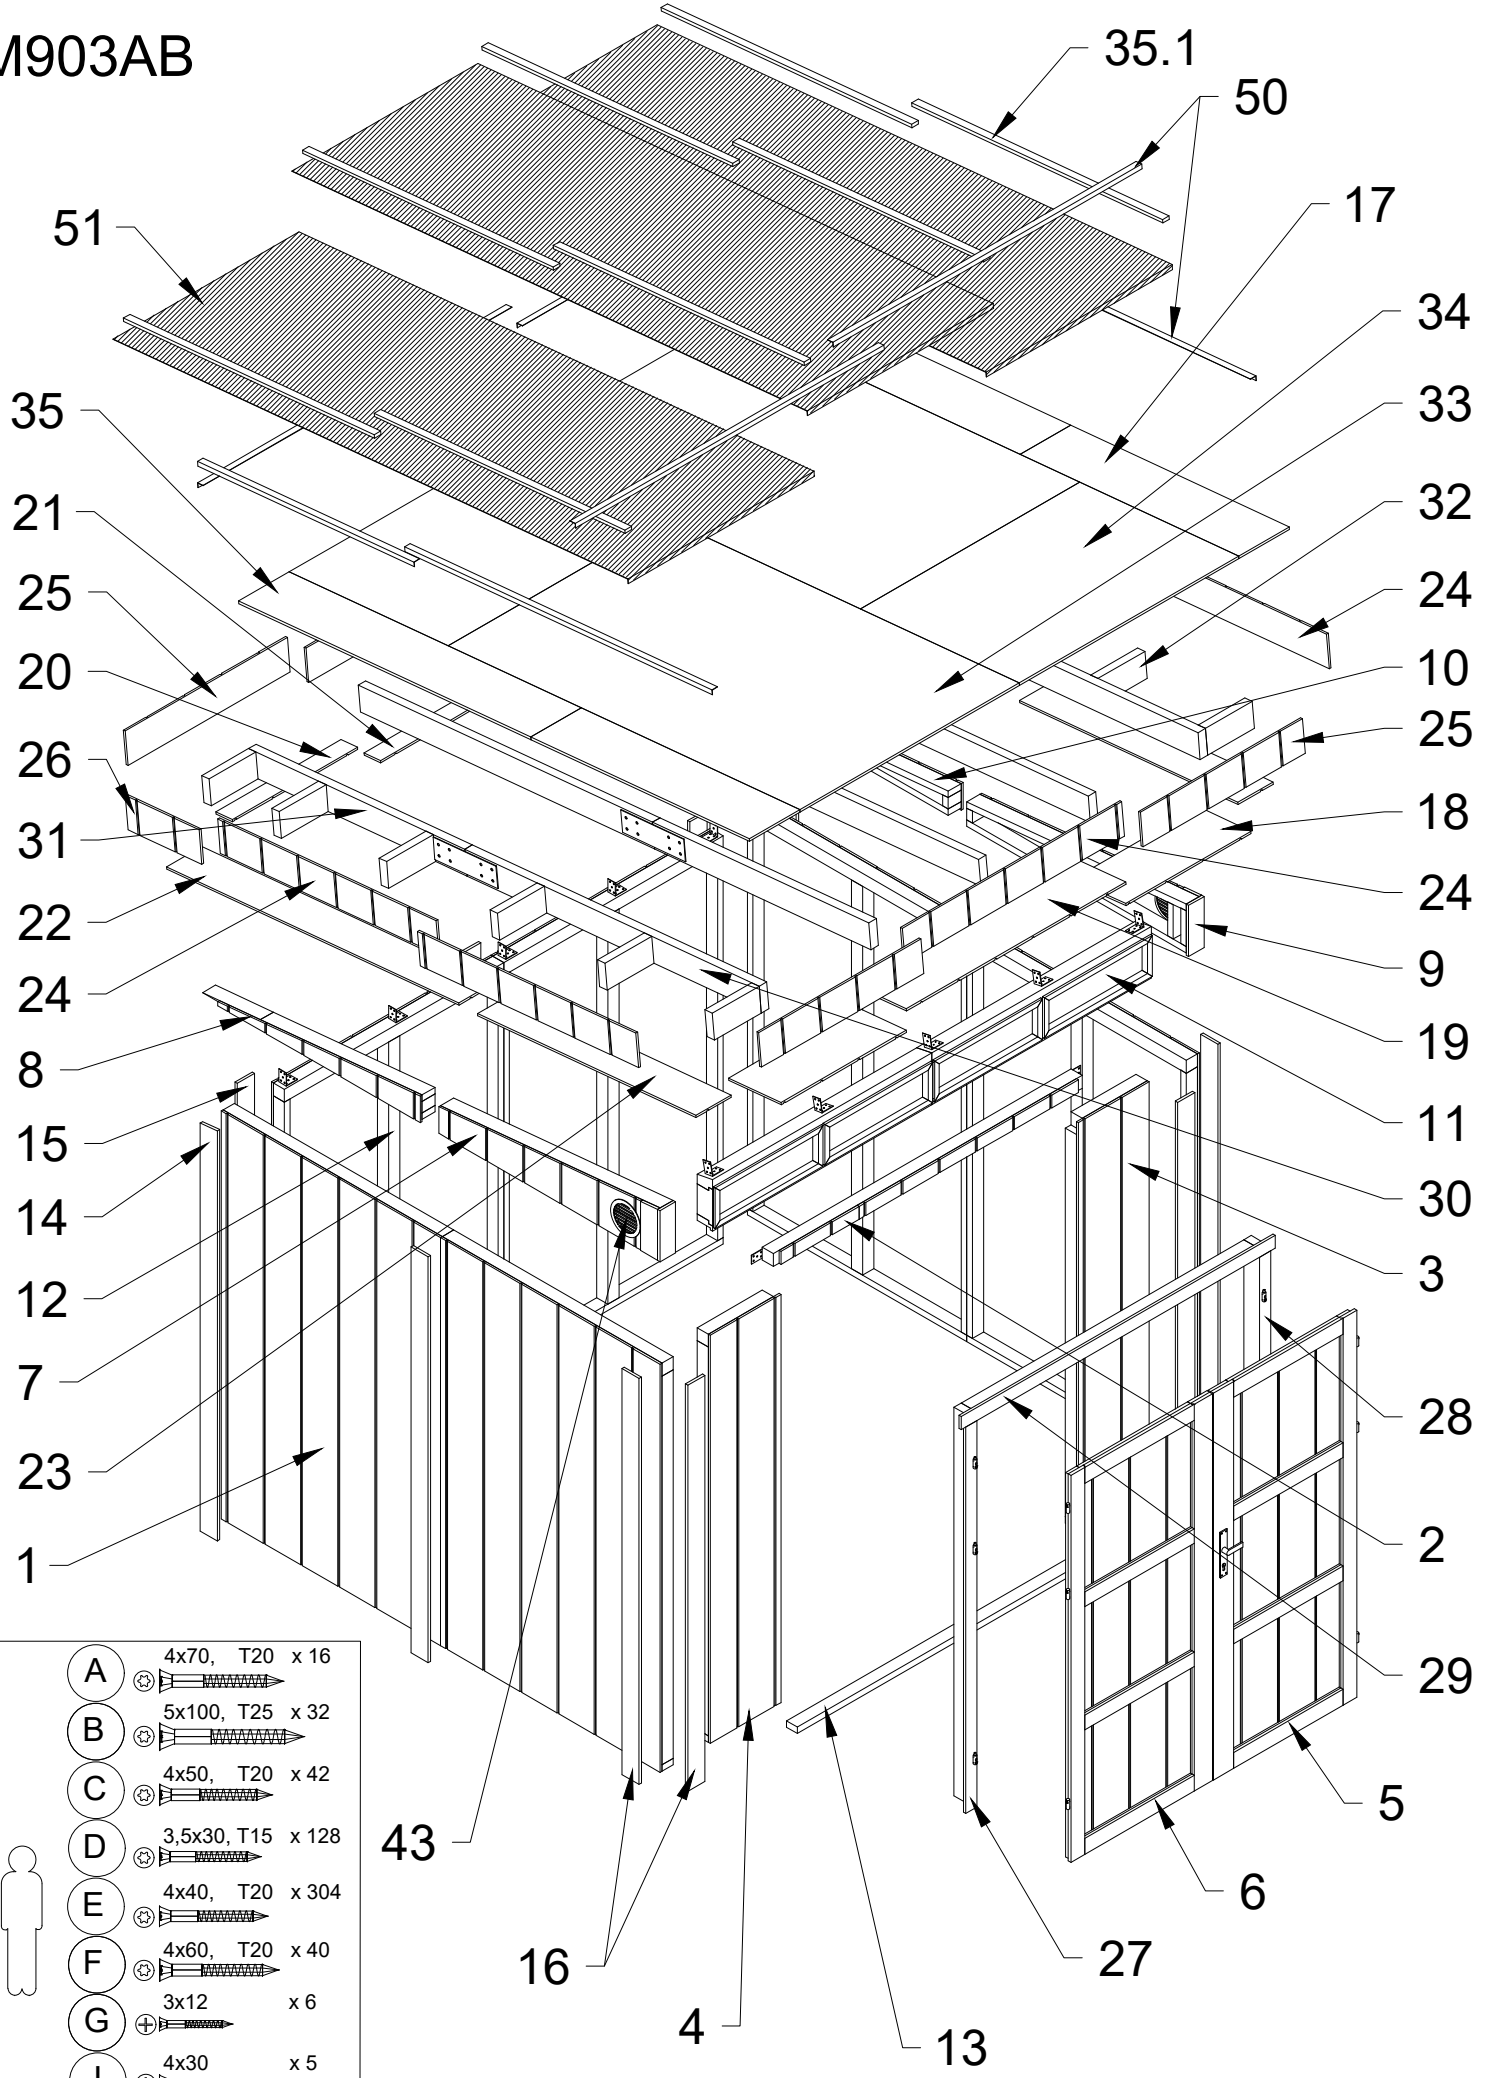

LOT55555

M 903AB

LP[®] SMARTSIDE[®] SHED

www.timbela.com

sale@timbela.com

M903AB

- | | |
|---|-------------------|
| A | 4x70, T20 x 16 |
| B | 5x100, T25 x 32 |
| C | 4x50, T20 x 42 |
| D | 3,5x30, T15 x 128 |
| E | 4x40, T20 x 304 |
| F | 4x60, T20 x 40 |
| G | 3x12 x 6 |
| J | 4x30 x 5 |
| K | 4,2x16 x 25 |
| L | 10x60 x 40 |