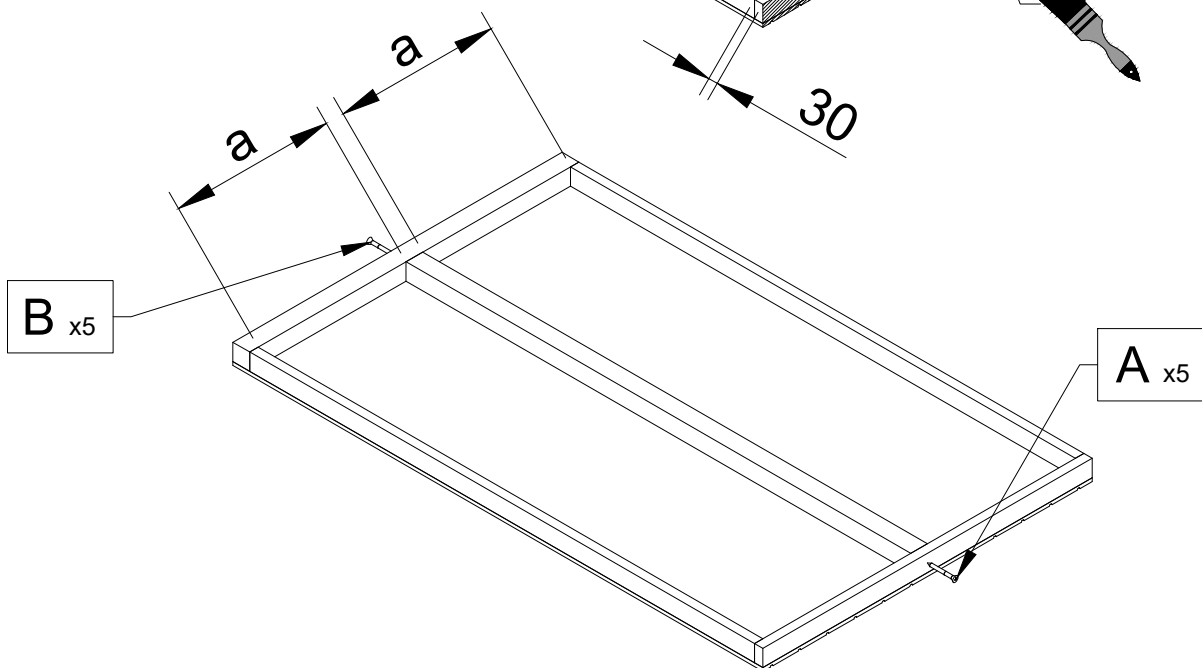

24		1	60	82	925
25		5	40	120	1590
26		10	40	120	252
27		2	12	1180	1590
28		2	12	272	1590
28.1		4	15	35	1540
29		5	13	92	1890
30		1			
31		1			
32		1	T25		
33		1	T20		
34		1	T15		
35		2			
36		4			
37		10			
38		3			
39		3			
40		1			
41		1			
42		6			
43		3		1m	1,65m

1