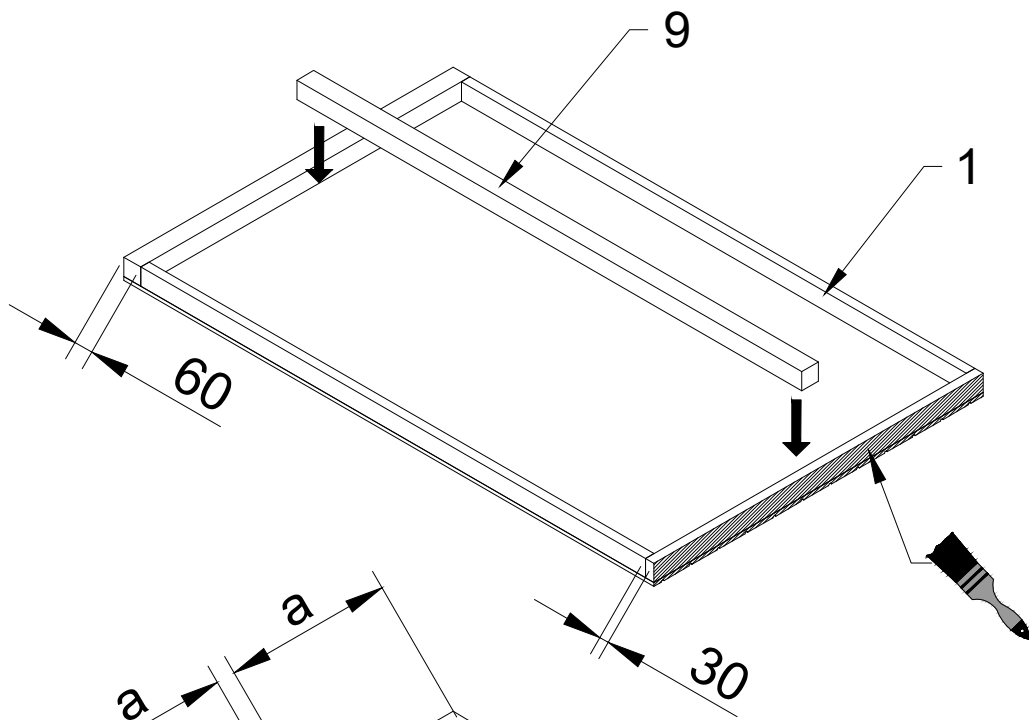

24		1	60	82	925
25		5	40	120	1590
26		10	40	120	252
27		2	12	1180	1590
28		2	12	272	1590
28.1		4	15	35	1540
29		5	13	92	1890
30		1			
31		1			
32		1	T25		
33		1	T20		
34		1	T15		
35		2			
36		4			
37		10			
38		3			
39		3			
40		1			
41		1			
42		6			
43		3		1m	1,65m

1